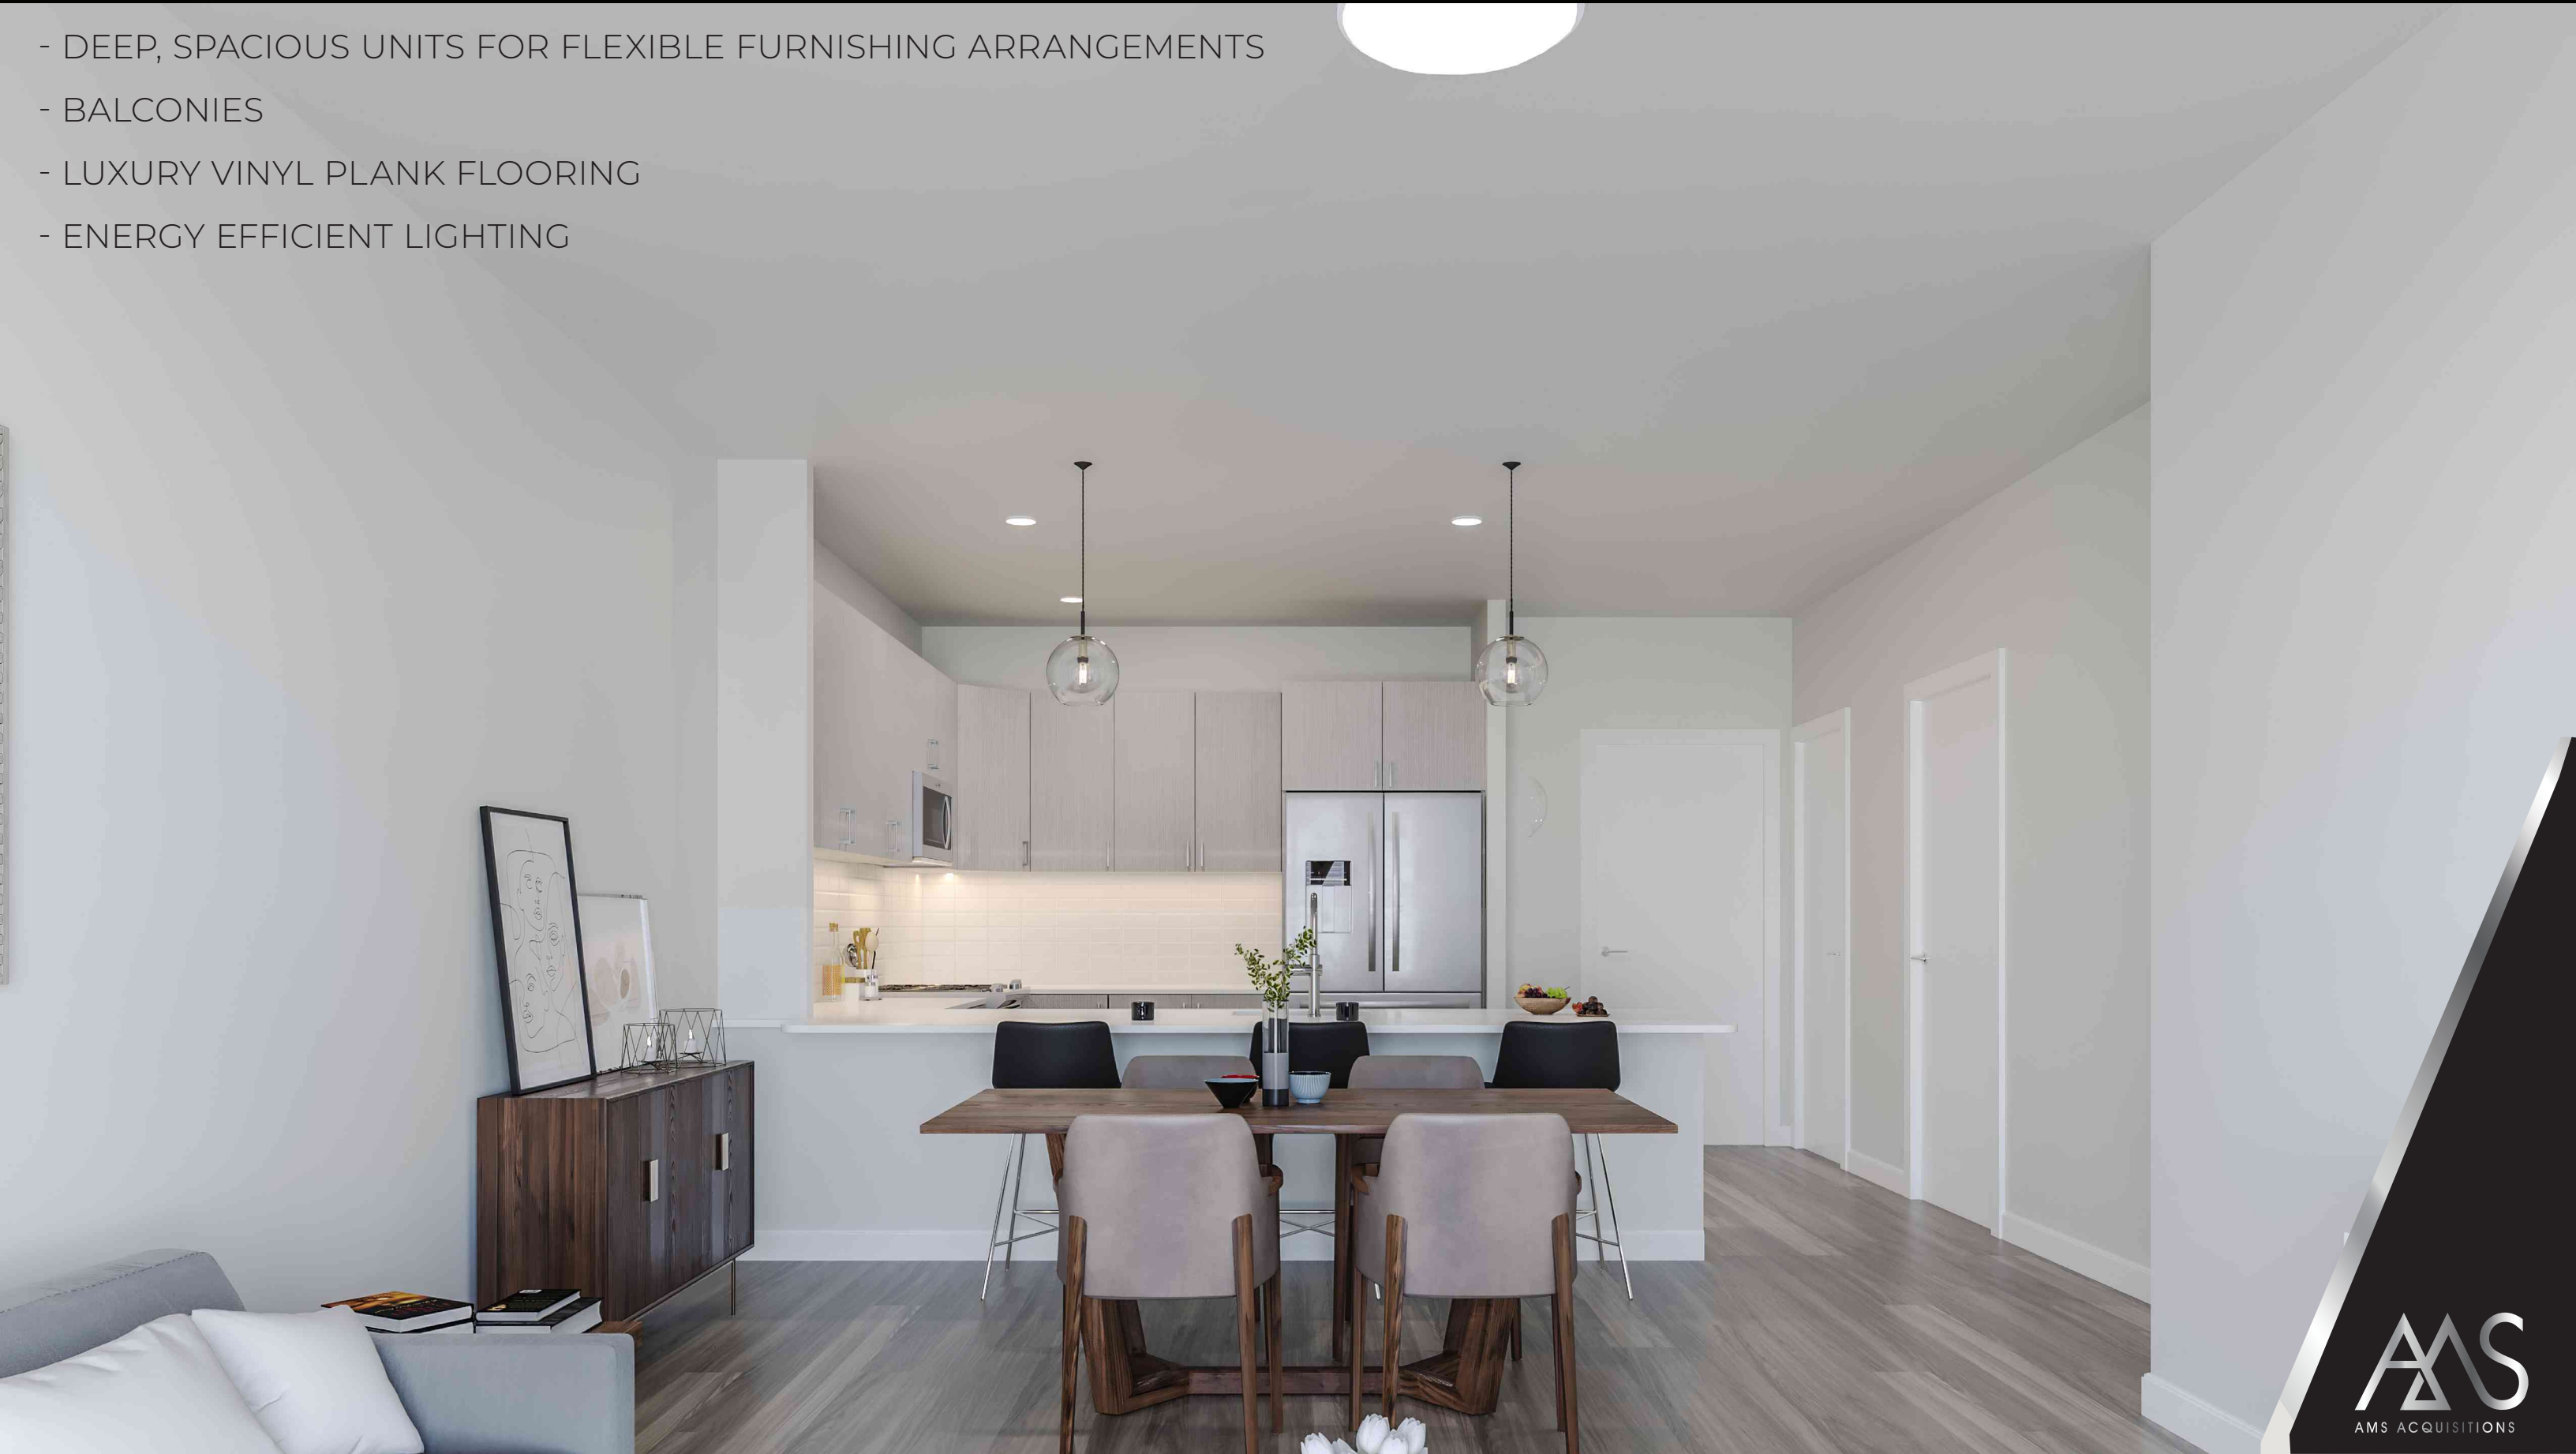

UNIT FEATURES - LIVING

- DEEP, SPACIOUS UNITS FOR FLEXIBLE FURNISHING ARRANGEMENTS
- BALCONIES
- LUXURY VINYL PLANK FLOORING
- ENERGY EFFICIENT LIGHTING